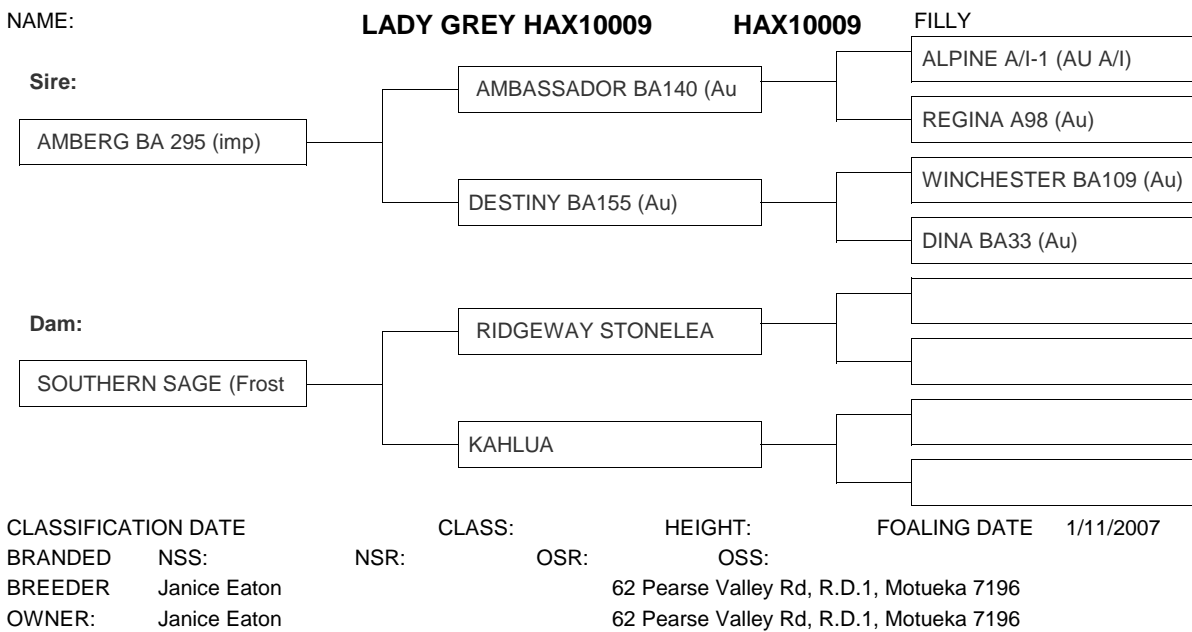

ALPINE A/I-1 (AU A/I)

REGINA A98 (Au)

WINCHESTER BA109 (Au)

DINA BA33 (Au)

Dam:

SWEET ANNIE (TB/RP)

CLASSIFICATION DATE

CLASS:

HEIGHT:

FOALING DATE 27/01/2008

BRANDED NSS:

NSR:

OSR:

OSS:

BREEDER Janice Eaton

62 Pearse Valley Road, RD1 Motueka

OWNER: Janice Eaton

62 Pearse Valley Rd, R.D.1, Motueka 7196

NAME: OAKLANE **MULAN HAX10013 HAX10013 FILLY**

Sire:

AMBERG BA 295 (imp) — [AMBASSADOR BA140 (Au)] — [ALPINE A/I-1 (AU A/I)]
 — [DESTINY BA155 (Au)] — [REGINA A98 (Au)]