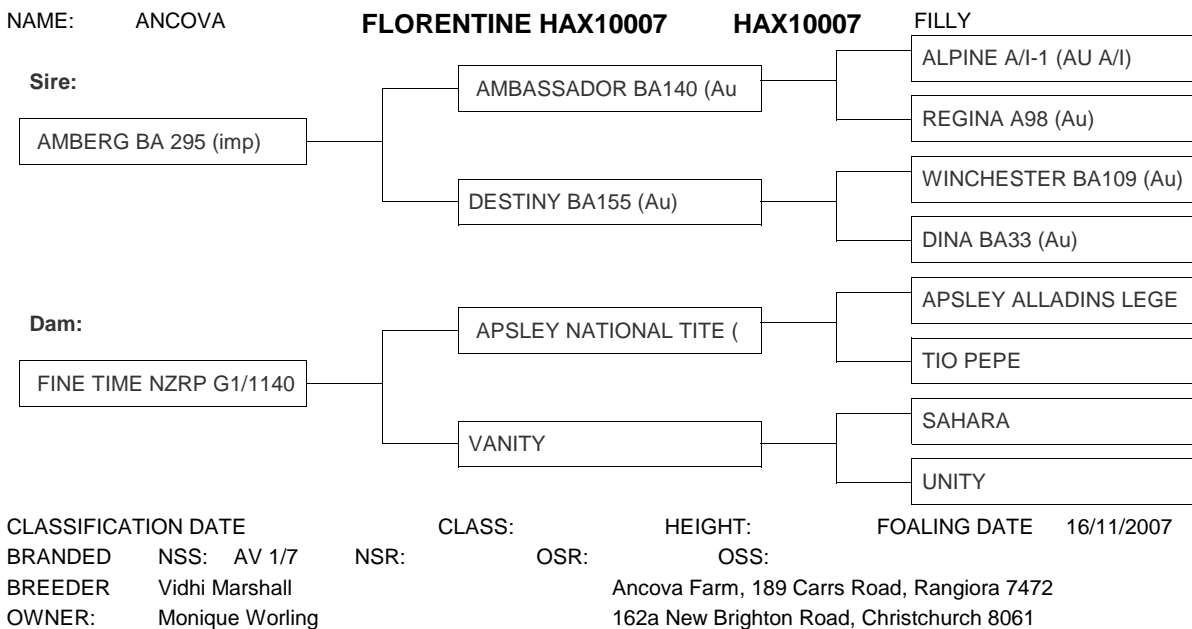

HEIGHT:

FOALING DATE 27/01/2008

BRANDED NSS:

NSR:

OSR:

OSS:

BREEDER Janice Eaton

62 Pearse Valley Road, RD1 Motueka

OWNER: Janice Eaton

62 Pearse Valley Rd, R.D.1, Motueka 7196

NAME: OAKLANE **MULAN HAX10013 HAX10013 FILLY**

Sire:

AMBERG BA 295 (imp) — [AMBASSADOR BA140 (Au)] — [ALPINE A/I-1 (AU A/I)]
 — [DESTINY BA155 (Au)] — [REGINA A98 (Au)]