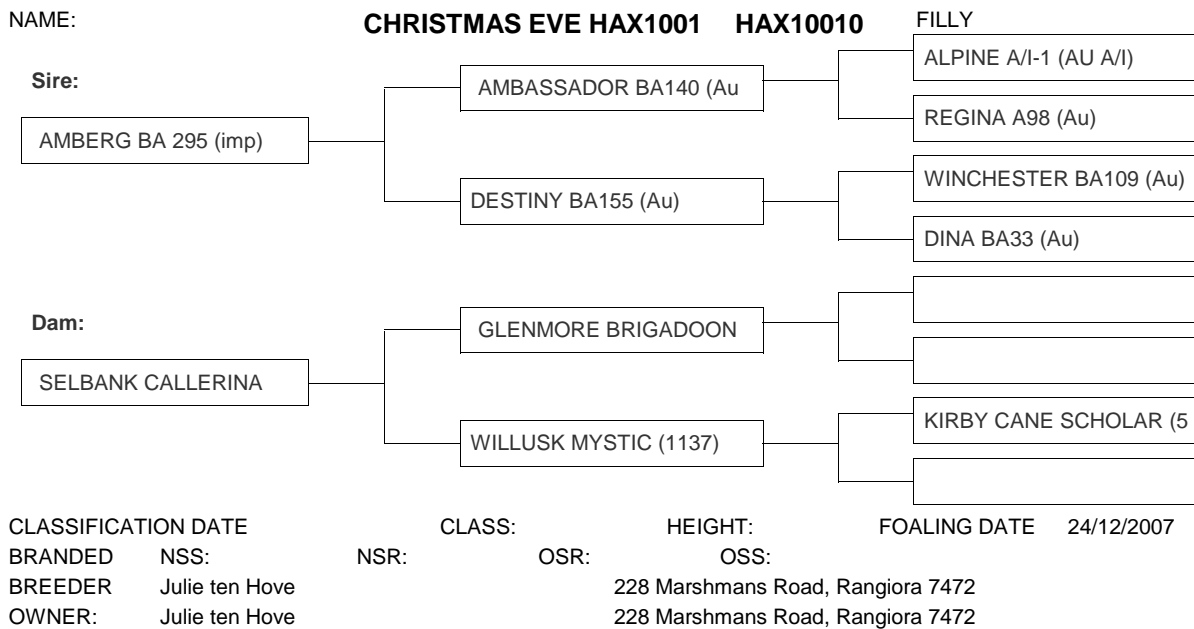

HEIGHT:

FOALING DATE 27/01/2008

BRANDED NSS:

NSR:

OSR:

OSS:

BREEDER Janice Eaton

62 Pearse Valley Road, RD1 Motueka

OWNER: Janice Eaton

62 Pearse Valley Rd, R.D.1, Motueka 7196

NAME: OAKLANE **MULAN HAX10013 HAX10013 FILLY**

Sire:

AMBERG BA 295 (imp) — [AMBASSADOR BA140 (Au)] — [ALPINE A/I-1 (AU A/I)]
 — [DESTINY BA155 (Au)] — [REGINA A98 (Au)]